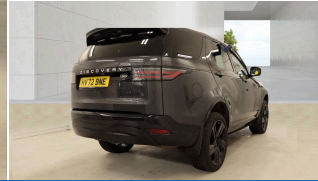

PW MILLAR LTD

ESTABLISHED 1970

2022-72 | **LAND ROVER DISCOVERY**
 3.0 D300 MHEV Metropolitan Edition Auto 4WD
 Euro 6 (s/s) 5dr | Hybrid | Automatic | GREY

<https://www.pwmillar.co.uk>
01446 733248

£36,990

From **£658** per month PCP

Mileage	56,196 miles
Fuel	Hybrid
Owners	2
Engine	3 litre
Transmission	Automatic
Gears	8
Insurance group	45E

SPECIFICATIONS

Anti-lock braking system (ABS)	11.4" touchscreen	LED darkend tail lights
Shopping bag hook	Black exterior pack - Discovery Metropolitan Edition	Dynamic stability control
Engine spin aluminium trim finisher	Remote central locking	Pivi pro connected
Tyre repair system	ESP	Sportshift selector
Animated directional indicators	2 seat bench in 3rd row	Online pack with data plan - Discovery
Single speed transfer box	Keyless entry	Dynamic volume control
All terrain tyres	3x3 point rear seatbelts	Emergency services call system
Narvik black Discovery script	Multi function steering wheel	Electronic air suspension
Locking wheel nuts	Digital Audio Broadcast radio-DAB	22" alloy wheels - style 5124 in gloss dark grey with contrast diamond turned finish
Driver and passenger airbags	Android Auto	Sliding front sunroof and fixed rear panoramic roof
Loadspace light	Adaptive dynamics	Intrusion sensor
Meridian sound system - 12 speaker + subwoofer, 14 channel amplifier, 400W	Hill launch assist	Driver condition monitor
Rear wash/wipe	Electric heated third row seats	Front axle open differential
Immobiliser	USB/aux input socket	Electronic traction control
Click and go integrated base unit	Matrix LED headlights with signature DRL	Overhead lighting console
EBD - Electronic brakeforce distribution	Push button start	Acoustic laminated windscreen
First and second row door bins	Hill descent control	Blind spot assist
Rear side wing doors	Front and rear 12V with front USB	Cornering brake control