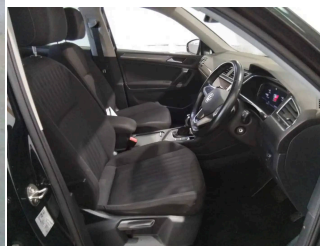

PW MILLAR LTD

ESTABLISHED 1970

2023-23 | VOLKSWAGEN TIGUAN

ALLSPACE

1.5 TSI Life DSG Euro 6 (s/s) 5dr | Petrol | Semi Auto
| Deep Black

<https://www.pwmillar.co.uk>
01446 733248

£18,499

From **£325** per month PCP

Mileage	35,569 miles
Fuel	Petrol
Engine	1.5 litre
Transmission	Semi Auto
Gears	6
Insurance group	21E

SPECIFICATIONS

3 rear three point seatbelts	Lane keeping system Lane Assist	Solid paint
Front comfort seats	Front wheel drive	Chequered flag titanium decorative inserts
Remote central locking with 2 remote folding keys	2 USB-C ports in the front, 1 USB-C charging socket on the center console in the rear	Tyre mobility set
Warning triangle	Multifunction front facing camera	Exterior mirror housings painted in silver
Foldable front passenger seat backrest	Start-stop system with battery regeneration (recuperation - energy recovery during braking)	Anti theft alarm system with interior monitoring, backup horn and towing protection
DAB Digital radio	Tool kit	Height adjustable front 3 point seatbelts + pretensioners
Mobile phone interface comfort with inductive charging feature	Exterior badge deletion	Front + rear carpet mats
Anti-theft wheel bolts	8 Speakers	18" frankfurt alloy wheels with Airstop rolling resistance tyres
3 point seat belt for centre rear seat	Speedo and rev counter, electronic odometer, trip, service interval display and exterior temperature gauge	LED separate daytime running light
Cloth upholstery	Diversity antenna for FM reception	Front and rear passengers curtain airbag system including front side airbags
Adaptive cruise control radar sensor controlled distance	Auto dimming interior rear view	

TECHNICAL

Performance	
0-100 kmh (62 mph)	9.6 s
Top speed	124 mph
Power	150 bhp
Torque	250 Nm
Fuel Consumption Ice	
MPG (combined)	40.9 mpg
L/100km (combined)	6.9 l/100km
Vehicle Dimensions	
Length	4728 mm
Width	1839 mm
Height	1686 mm
Capacities	
Seats	7
Boot (seats up)	700 litres
Fuel tank	58 litres
General	
Trim	Life
Power (PS)	150

....MORE.... For the full details please call us or scan the QR code above

01446 733248

sales@pwmillar.co.uk

P W Millar 148 Port Road East Barry South Glamorgan CF62 9PZ

Whilst every effort has been made to ensure the accuracy of the vehicle specification, some inaccuracies may occasionally occur. It is important that you do not rely solely on this information, but check with a member of the sales staff about any features which may affect your decision to buy the car.