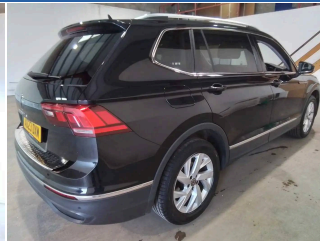

PW MILLAR LTD

ESTABLISHED 1970

2023-23 | VOLKSWAGEN TIGUAN

ALLSPACE

1.5 TSI Life DSG Euro 6 (s/s) 5dr | Petrol | Semi Auto
| Deep Black

<https://www.pwmillar.co.uk>
01446 733248

£18,499

From **£325** per month PCP

Mileage	35,569 miles
Fuel	Petrol
Engine	1.5 litre
Transmission	Semi Auto
Gears	6
Insurance group	21E

SPECIFICATIONS

3 rear three point seatbelts	Lane keeping system Lane Assist	Solid paint
Front comfort seats	Front wheel drive	Chequered flag titanium decorative inserts
Remote central locking with 2 remote folding keys	2 USB-C ports in the front, 1 USB-C charging socket on the center console in the rear	Tyre mobility set
Warning triangle	Multifunction front facing camera	Exterior mirror housings painted in silver
Foldable front passenger seat backrest	Start-stop system with battery regeneration (recuperation - energy recovery during braking)	Anti theft alarm system with interior monitoring, backup horn and towing protection
DAB Digital radio	Tool kit	Height adjustable front 3 point seatbelts + pretensioners
Mobile phone interface comfort with inductive charging feature	Exterior badge deletion	Front + rear carpet mats
Anti-theft wheel bolts	8 Speakers	18" frankfurt alloy wheels with Airstop rolling resistance tyres
3 point seat belt for centre rear seat	Speedo and rev counter, electronic odometer, trip, service interval display and exterior temperature gauge	LED separate daytime running light
Cloth upholstery	Diversity antenna for FM reception	Front and rear passengers curtain airbag system including front side airbags
Adaptive cruise control radar sensor controlled distance	Auto dimming interior rear view	

TECHNICAL

Performance	
0-100 kmh (62 mph)	9.6 s
Top speed	124 mph
Power	150 bhp
Torque	250 Nm
Fuel Consumption Ice	
MPG (combined)	40.9 mpg
L/100km (combined)	6.9 l/100km
Vehicle Dimensions	
Length	4728 mm
Width	1839 mm
Height	1686 mm
Capacities	
Seats	7
Boot (seats up)	700 litres
Fuel tank	58 litres
General	
Trim	Life
Power (PS)	150